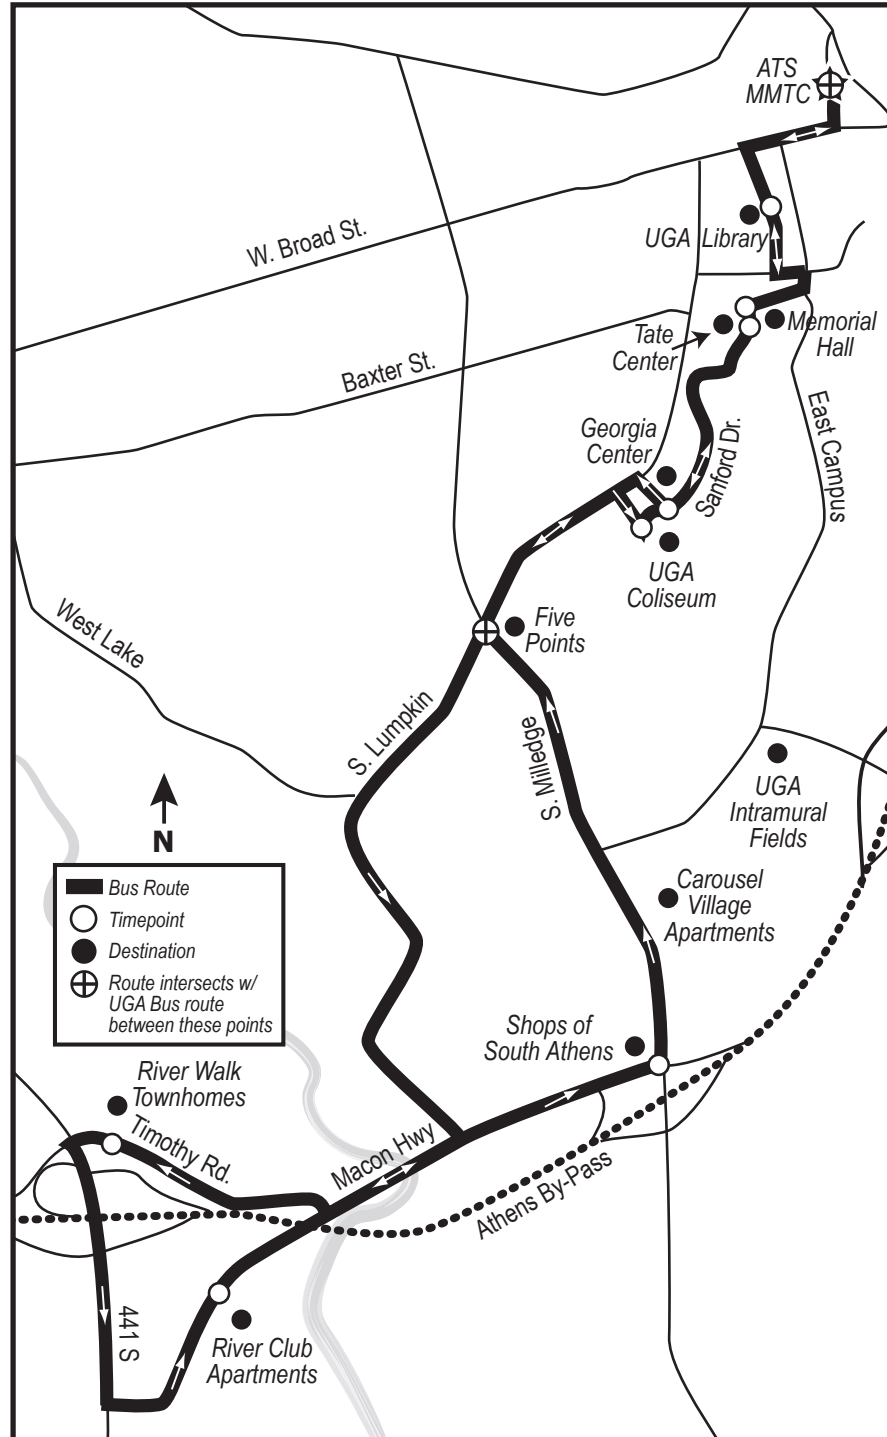

Fare Information

Adults (age 18-64)	$1.50
Senior Citizens	$0.75
<i>(age 65+; proper I.D. required, Medicare card accepted)</i>	
Persons with disabilities <i>(with I.D.)</i>	$0.75
Medicare Card Holders	$0.75
Youth <i>(age 6-17; with proof of age)</i>	$1.25
Youth <i>(age 6-17; without proof of age)</i>	$1.50
Children	Free
<i>(age 5 and under; limit 2; must ride with fare-paying passenger. Additional children under 6 will be charged Youth Fare. Age will be determined by the height of the RED line on the fare box. Children taller than the RED line will pay youth fare.)</i>	

Transfers *(good for connecting bus only)* ..... Free
University of Georgia students, faculty and staff *(with valid UGA I.D.)* ..... Free

Passes

If you are a frequent rider of The Bus, you may want to consider purchasing a pass. Each pass covers 22 rides without a time limit. Transfers are issued free when the driver checks the pass.

Pass Prices

Adult Smart Pass <i>(18-64 years old)</i>	$30.00
Senior Citizen Smart Pass	$15.00
<i>(proof of age required; Medicare card accepted)</i>	
Disabled Freedom Pass	$15.00
Medicare Card Holder	$15.00
Youth Smart Pass	$25.00
<i>(age 6-17; proof of age required when pass is purchased)</i>	

Thank you for riding "The Bus."
We hope your trip is pleasant. Please call our main office if you have any suggestions or comments:
706-613-3430.

Macon Highway/ Five Points

MMTC - Bay C

UGA North Campus
UGA South Campus

Five Points
Shops of South Athens
River Walk Townhomes
River Club Apartments
Carousel Village Apartments