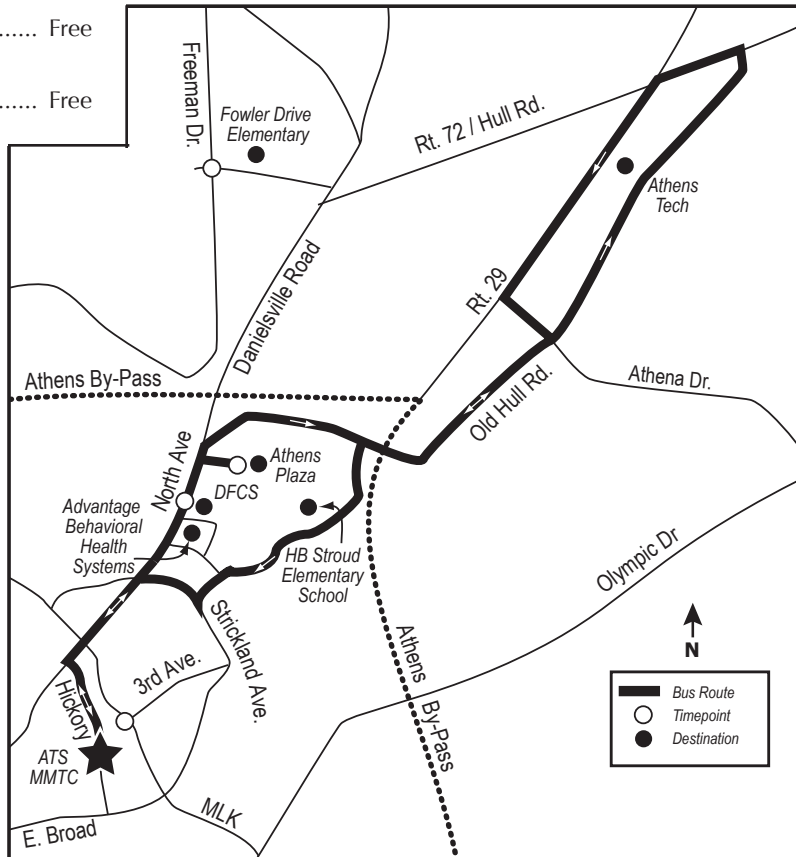

Fare Information

Adults (age 18-64).....	$1.50
Senior Citizens	$0.75
<i>(age 65+; proper I.D. required, Medicare card accepted)</i>	
Persons with disabilities <i>(with I.D.)</i>.....	$0.75
Medicare Card Holders	$0.75
Youth <i>(age 6-17; with proof of age)</i>	$1.25
Youth <i>(age 6-17; without proof of age)</i>	$1.50
Children	Free
<i>(age 5 and under; limit 2; must ride with fare-paying passenger. Additional children under 6 will be charged Youth Fare. Age will be determined by the height of the RED line on the fare box. Children taller than the RED line will pay youth fare.)</i>	

Transfers <i>(good for connecting bus only)</i>	Free
University of Georgia students, faculty and staff <i>(with valid UGA I.D.)</i>	Free

Passes

If you are a frequent rider of The Bus, you may want to consider purchasing a pass. Each pass covers 22 rides without a time limit. Transfers are issued free when the driver checks the pass.

Pass Prices

Adult Smart Pass <i>(18-64 years old)</i>	$30.00
Senior Citizen Smart Pass.....	$15.00
<i>(proof of age required; Medicare card accepted)</i>	
Disabled Freedom Pass	$15.00
Medicare Card Holder.....	$15.00
Youth Smart Pass.....	$25.00
<i>(age 6-17; proof of age required when pass is purchased)</i>	

Athens Tech
MMTC - Bay F

Advantage Behavioral Health Systems
DFCS

Athens Plaza Shopping Center
Old Hull Road
Athens Tech
HB Stroud Elementary

Thank you for riding "The Bus."
We hope your trip is pleasant.
Please call our main office if you have any suggestions or comments:
706-613-3430.