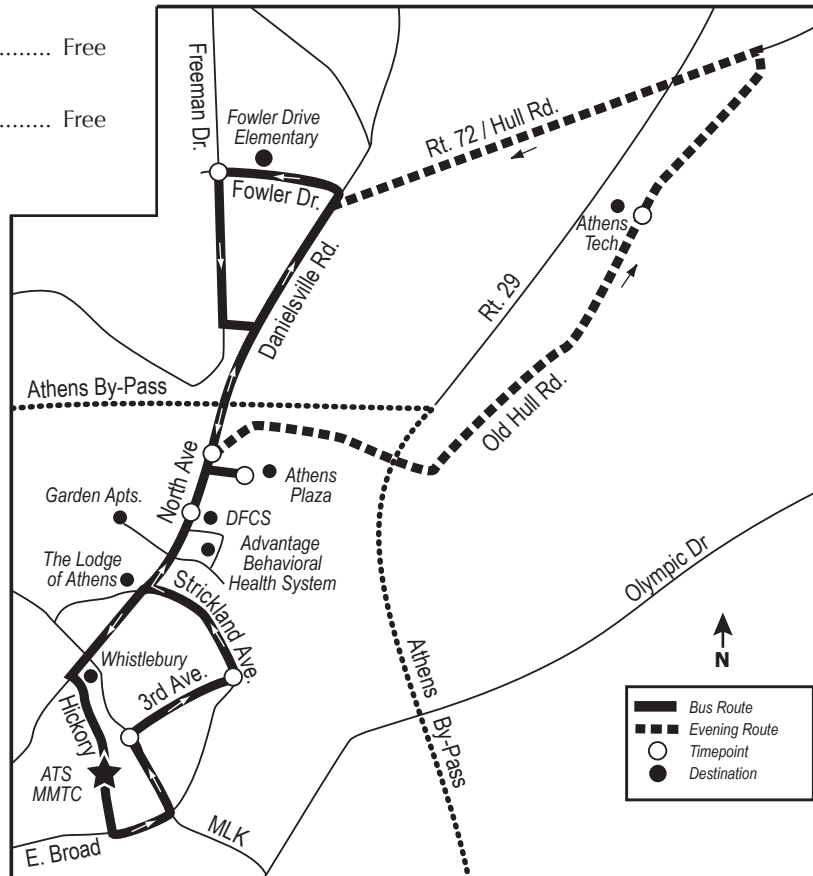

North Avenue

MMTC - BAY I

Advantage Behavioral Health Systems

DFCS

North Avenue Shopping Areas

Fowler Drive Elementary School
Garden Apartments
The Lodge of Athens
Whistlebury

Thank you for riding "The Bus."
We hope your trip is pleasant. Please call our main office if you have any suggestions or comments:
706-613-3430.